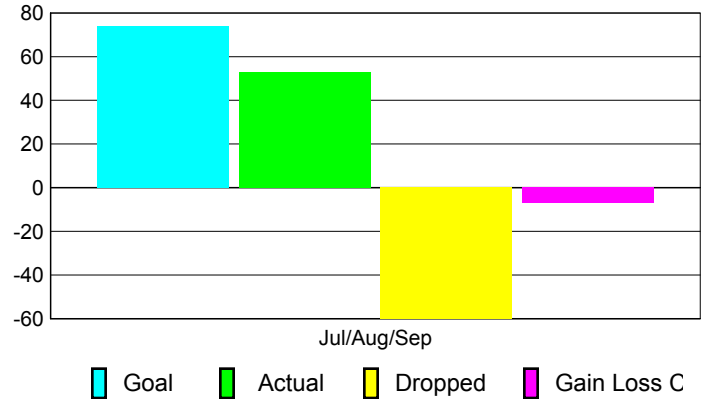

### YTD Status Quo Clubs 2010-2011

Status Quo Clubs Compared to Status Quo Members

## MEMBERSHIP

Membership Results  
2010-2011

Membership  
2009-2010

Month	Net Memb Goal	Actual New Memb	Actual Dropped Memb	Gain/Loss of Memb	Gain/Loss of Memb
Jul/Aug/Sep	74	53	-60	-7	-33
<b>Totals</b>	<b>74</b>	<b>53</b>	<b>-60</b>	<b>-7</b>	<b>-33</b>

### Membership Results 2010-2011

Goal, New, Dropped, Gain/Loss

### Comparison of Membership Gain/Loss

Current Year Compared to the Previous Year